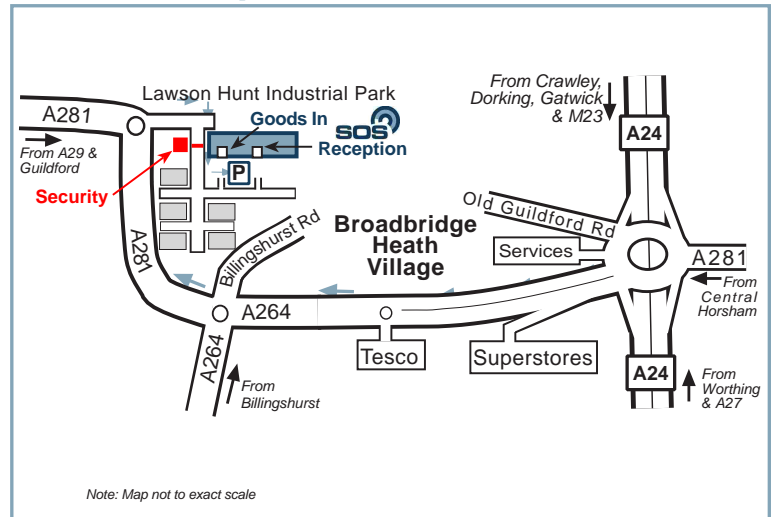

## Directions

### ROAD (NORTH OR SOUTHBOUND FROM A24 - BROADBRIDGE HEATH EXIT)

- Exit the A24 where signposted to Bognor Regis, Guildford and Horsham.
- At the roundabout at the top of the off-ramp (Farthings Hill Interchange) take the A264 exit, signposted to Bognor Regis, Billingshurst, Guildford and Broadbridge Heath Leisure Centre, Superstore and Industrial Estate.
- Proceed in the right hand lane of this short dual-carriageway (Broadbridge Heath bypass), passing the Retail Park (on your left) and going straight over at the Tesco Superstore mini-roundabout.
- At the next roundabout take the 2nd exit (straight over) onto the A281 in the direction of Slinfold, Guildford and the Broadbridge Heath Industrial Estate.
- Proceed along the A281 for approximately 0.5 miles to the next roundabout, taking the 2nd exit (no through road) signposted to signposted to the Broadbridge Heath Industrial Estate. The entrance to the Lawson Hunt Industrial Park is on the right a short distance along this road.
- There is a barrier across the entrance to the Park and all visitors are required to report to Security on arrival.
- Security is in operation 24 hours a day, 7 days a week.
- SOS Telecommunications is located at Unit 1, accessible by turning 1st left after passing Security. There is ample visitor parking.

## Locator Map